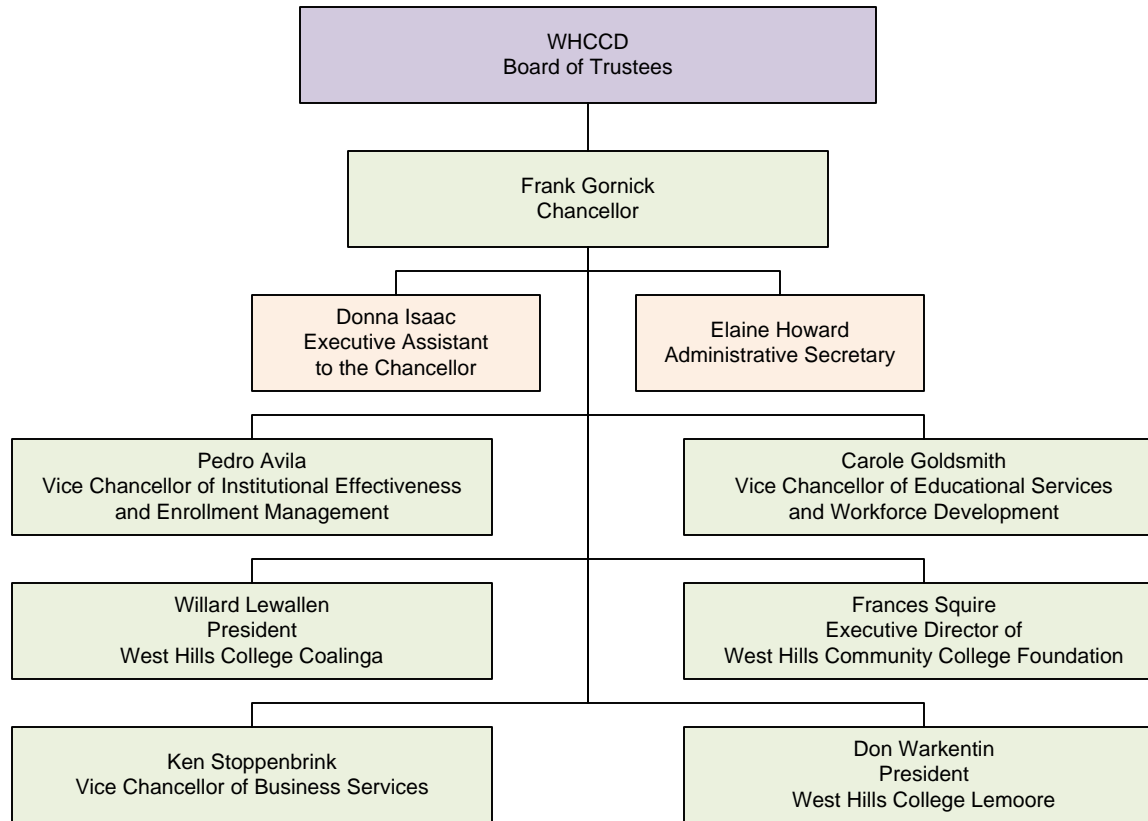

West Hills Community College District Chancellor's Office

COLOR LEGEND:
Board of Trustees
Administrative Employees
Confidential Employees